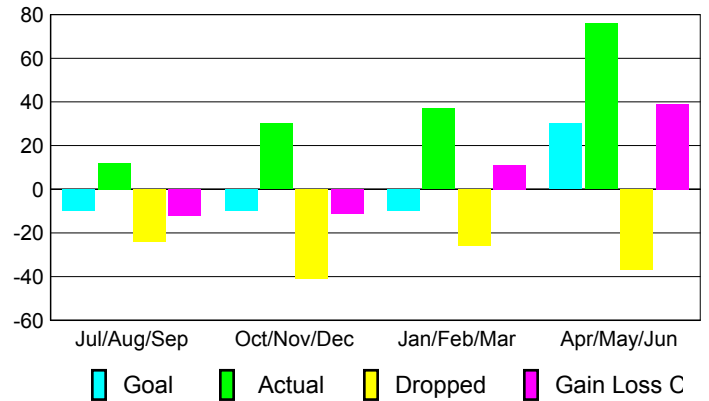

Membership Results 2008-2009

Goal, New, Dropped, Gain/Loss

Comparison of Membership Gain/Loss

Current Year Compared to the Previous Year