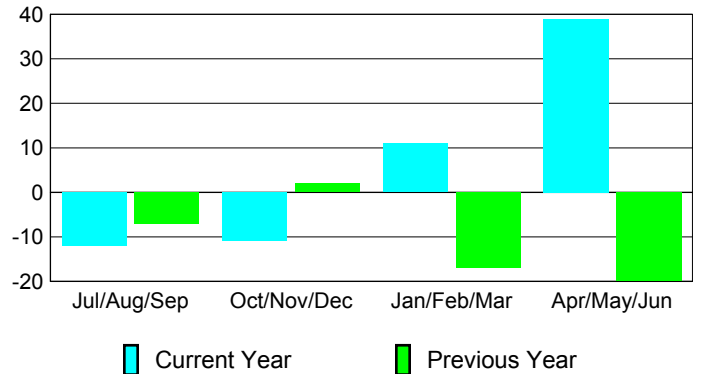

Gender Comparison 2008-2009

Jul/Aug/Sep

Oct/Nov/Dec

Jan/Feb/Mar

Apr/May/June

Male

Female