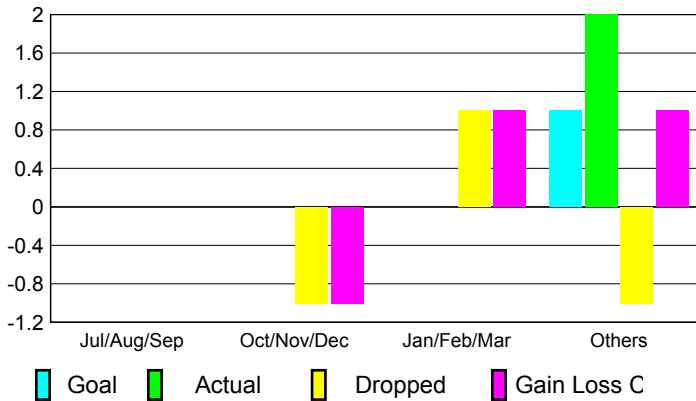

2008-2009 GMT Quarterly Report for District (or Undistricted) District 107 G

GMT: **JON BJARNI THORSTEINSSO**

Location: **FINLAND**

GMT CA: **4**

CLUBS

Club Results 2008-2009

Clubs 2007-2008

Month	New Club Goal	Actual New Clubs	Actual Dropped Clubs	Gain/Loss of Clubs	Gain/Loss of Clubs
Jul/Aug/Sep	0	0	0	0	0
Oct/Nov/Dec	0	0	-1	-1	0
Jan/Feb/Mar	0	0	1	1	0
Apr/May/June	1	2	-1	1	1
Totals	1	2	-1	1	1

Club Results 2008-2009

Goal, New, Dropped, Gain/Loss

Comparison of Club Gain/Loss

Current Year Compared to the Previous Year